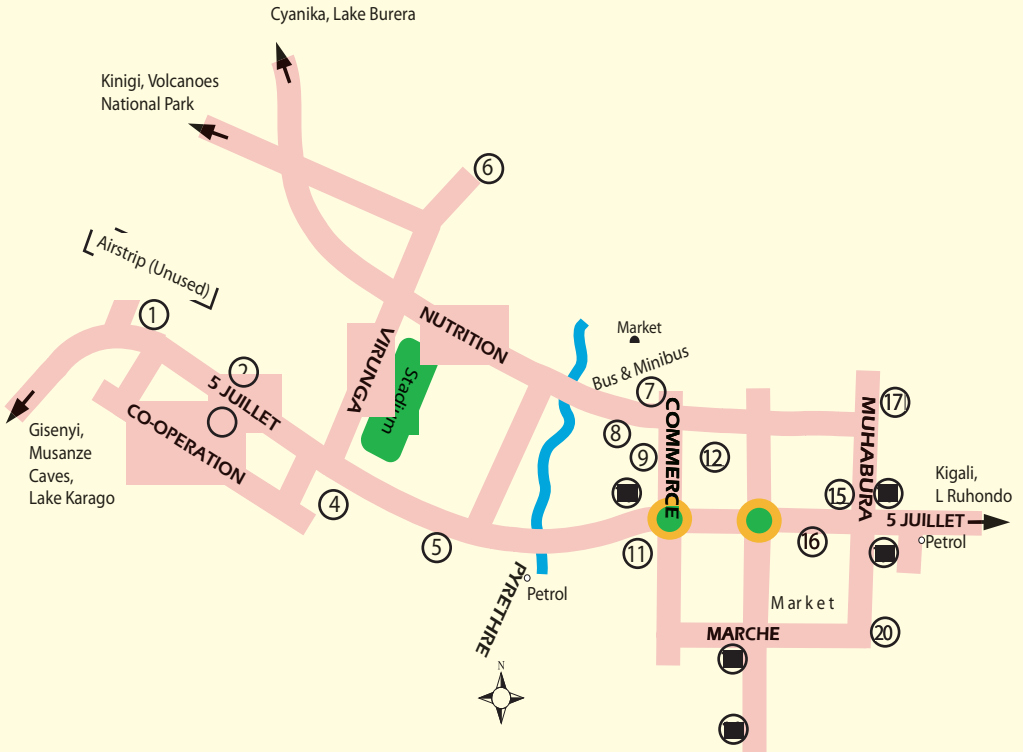

Map Ruhengeri

La Carte Du Ruhengeri

- | | |
|-----------------------|-----------------------------------|
| 1. Muhabura Hotel | 12. Hotel d'Accueil Moderne |
| 2. Bank of Kigali | 13. Umucyo Restaurant |
| 3. ORTPN Office | 14. Hotel Urumuli |
| 4. Post Office | 15. Tourist Hotel |
| 5. Hospital | 16. International Telephone Kiosk |
| 6. Church | 17. Le Rendezvous Restaurant |
| 7. Edendas Restaurant | 18. Dusabane Restaurant |
| 8. Le Gare Restaurant | 19. Restaurant Volcans |
| 9. Supermarket | 20. Banque Commerciale de Rwanda |
| 10. Hotel Omukikana | |
| 11. Modern Restaurant | |